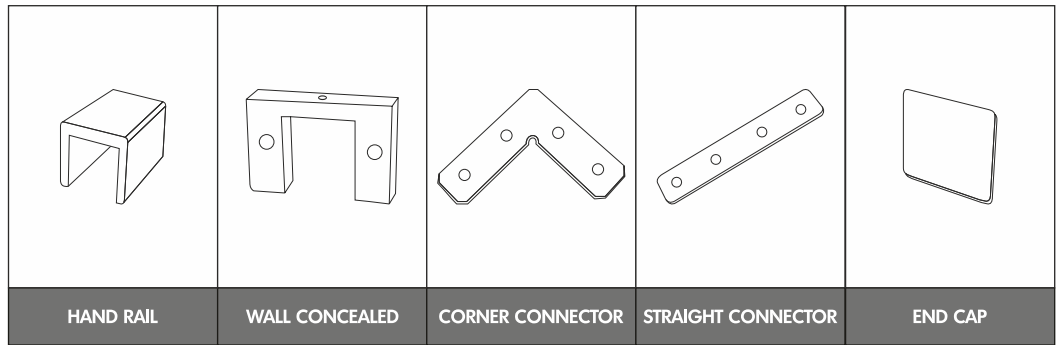

HR-15 (19X18mm)