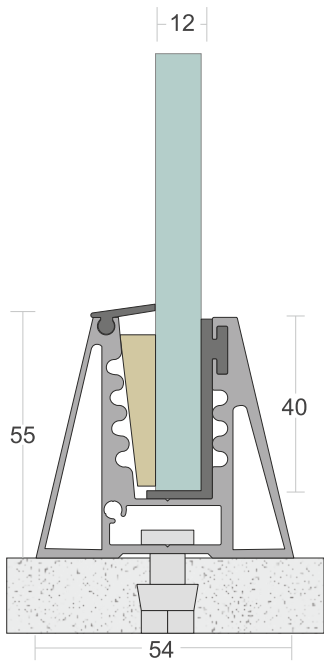

TYPE :	Continuos Profile System
USE :	Indoor & Outdoor
MOUNT :	Top
MATERIAL :	Aluminium Alloy 6063 - T6
GLASS HEIGHT :	970mm (max)
GLASS THICKNESS :	12mm
FINISH :	Anodized | Powder Coat Wood Coat
LENGTH :	12ft | 16ft

EASY INSTALLATION
EASY CLEANING

MAINTENANCE FREE
100% RECYCLABLE

WEATHER PROOF
CORROSION RESISTANCE