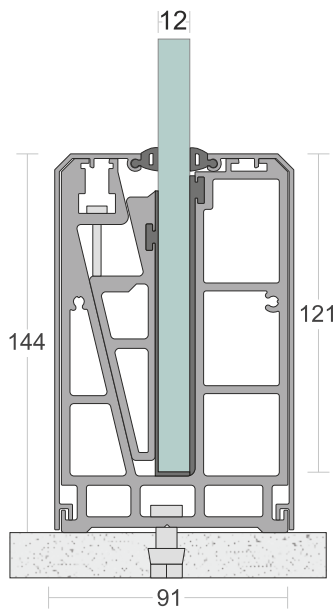

TYPE :	Bracket with Cover System
USE :	Indoor & Outdoor
MOUNT :	Top
MATERIAL :	Aluminium Alloy 6063 - T6
GLASS HEIGHT :	1100mm (max)
GLASS THICKNESS :	12mm
FINISH :	Anodized | Powder Coat Wood Coat
LENGTH :	12ft | 16ft

EASY INSTALLATION

EASY CLEANING

MAINTENANCE FREE

100% RECYCLABLE

WEATHER PROOF

CORROSION RESISTANCE