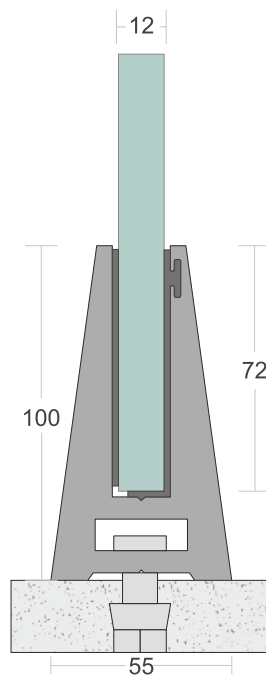

TYPE :	Bracket System
USE :	Indoor & Outdoor
MOUNT :	Top
MATERIAL :	Aluminium Alloy 6063 - T6
GLASS HEIGHT :	970mm (max)
GLASS THICKNESS :	12mm
FINISH :	Anodized | Powder Coat Wood Coat
LENGTH :	60mm/pcs

EASY INSTALLATION

EASY CLEANING

MAINTENANCE FREE

100% RECYCLABLE

WEATHER PROOF

CORROSION RESISTANCE