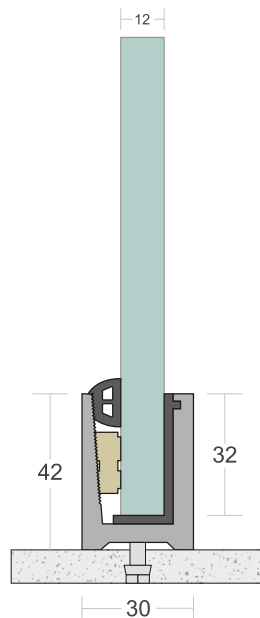

TYPE :	Continuos Profile System
USE :	Indoor & Outdoor
MOUNT :	Top | Concealed
MATERIAL :	Aluminium Alloy 6063 - T6
GLASS HEIGHT :	900mm (max)
GLASS THICKNESS :	12mm
FINISH :	Anodized | Powder Coat Wood Coat
LENGTH :	12ft | 16ft

EASY INSTALLATION
EASY CLEANING

MAINTENANCE FREE
100% RECYCLABLE

WEATHER PROOF
CORROSION RESISTANCE