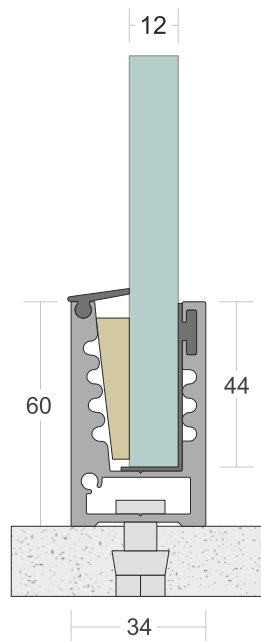

TYPE :	Continuos Profile System
USE :	Indoor & Outdoor
MOUNT :	Top | Concealed
MATERIAL :	Aluminium Alloy 6063 - T6
GLASS HEIGHT :	970mm (max)
GLASS THICKNESS :	12mm
FINISH :	Anodized | Powder Coat Wood Coat
LENGTH :	12ft | 16ft

EASY INSTALLATION

EASY CLEANING

MAINTENANCE FREE

100% RECYCLABLE

WEATHER PROOF

CORROSION RESISTANCE