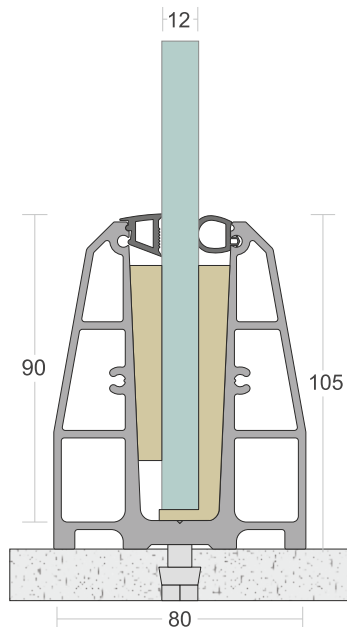

TYPE :	Continuos Profile System
USE :	Indoor & Outdoor
MOUNT :	Top
MATERIAL :	Aluminium Alloy 6063 - T6
GLASS HEIGHT :	970mm (max)
GLASS THICKNESS :	12mm
FINISH :	Anodized | Powder Coat Wood Coat
LENGTH :	12ft | 16ft

EASY INSTALLATION

EASY CLEANING

MAINTENANCE FREE

100% RECYCLABLE

WEATHER PROOF

CORROSION RESISTANCE