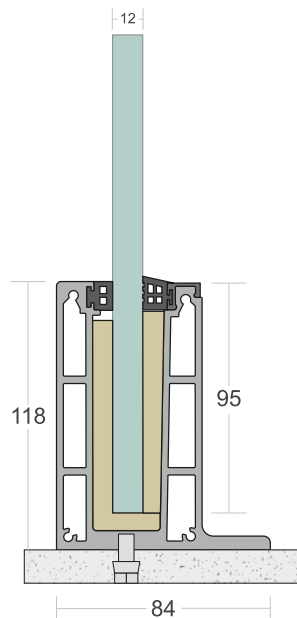

TYPE :	Continuos Profile System
USE :	Indoor & Outdoor
MOUNT :	Top
MATERIAL :	Aluminium Alloy 6063 - T6
GLASS HEIGHT :	1100mm (max)
GLASS THICKNESS :	12mm
FINISH :	Anodized | Powder Coat Wood Coat
LENGTH :	12ft

EASY INSTALLATION
EASY CLEANING

MAINTENANCE FREE
100% RECYCLABLE

WEATHER PROOF
CORROSION RESISTANCE