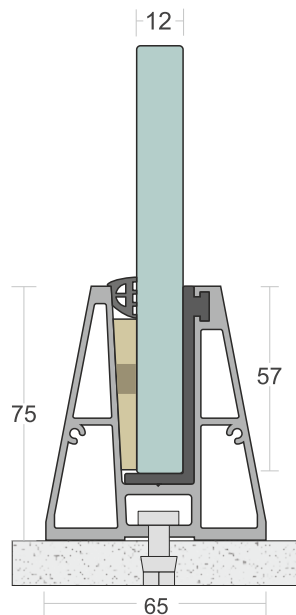

## SD 09

<b>TYPE :</b>	Continuos Profile System
<b>USE :</b>	Indoor & Outdoor
<b>MOUNT :</b>	Top
<b>MATERIAL :</b>	Aluminium Alloy 6063 - T6
<b>GLASS HEIGHT :</b>	970mm (max)
<b>GLASS THICKNESS :</b>	12mm
<b>FINISH :</b>	Anodized   Powder Coat Wood Coat
<b>LENGTH :</b>	12ft   16ft