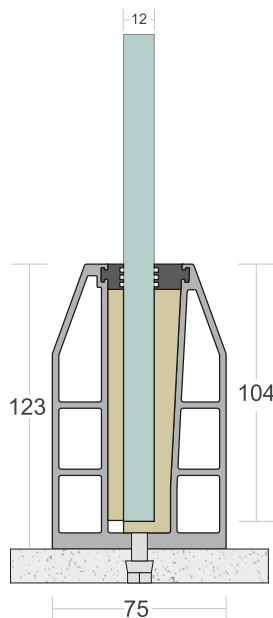

TYPE :	Continuos Profile System
USE :	Indoor & Outdoor
MOUNT :	Top
MATERIAL :	Aluminium Alloy 6063 - T6
GLASS HEIGHT :	1100mm (max)
GLASS THICKNESS :	12mm
FINISH :	Anodized | Powder Coat Wood Coat
LENGTH :	12ft

EASY INSTALLATION

EASY CLEANING

MAINTENANCE FREE

100% RECYCLABLE

WEATHER PROOF

CORROSION RESISTANCE