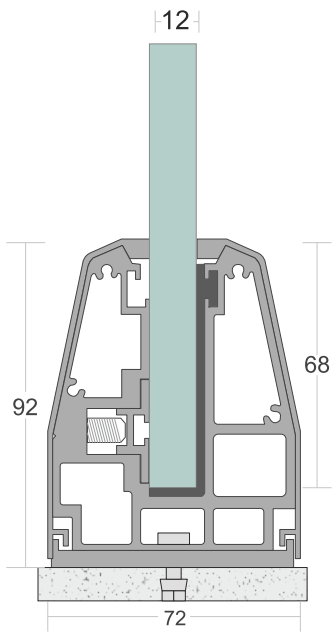

# SD 16

<b>TYPE :</b>	Bracket with Cover System
<b>USE :</b>	Indoor & Outdoor
<b>MOUNT :</b>	Top
<b>MATERIAL :</b>	Aluminium Alloy 6063 - T6
<b>GLASS HEIGHT :</b>	970mm (max)
<b>GLASS THICKNESS :</b>	12mm
<b>FINISH :</b>	Anodized   Powder Coat Wood Coat
<b>LENGTH :</b>	12ft   16ft