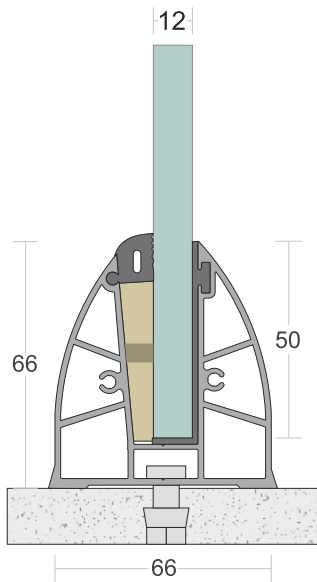

# SD 10

<b>TYPE :</b>	Continuos Profile System
<b>USE :</b>	Indoor & Outdoor
<b>MOUNT :</b>	Top
<b>MATERIAL :</b>	Aluminium Alloy 6063 - T6
<b>GLASS HEIGHT :</b>	970 (max)
<b>GLASS THICKNESS :</b>	12mm
<b>FINISH :</b>	Anodized   Powder Coat Wood Coat
<b>LENGTH :</b>	12ft   16ft