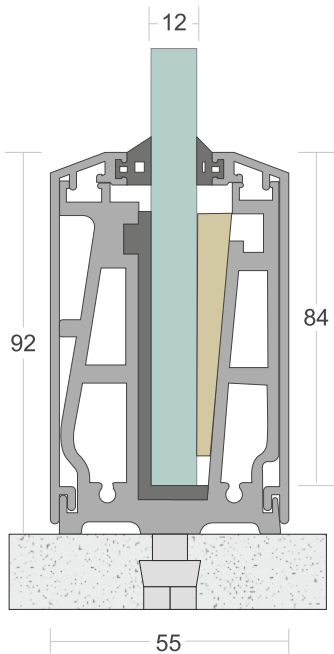

TYPE :	Bracket with Cover System
USE :	Indoor & Outdoor
MOUNT :	Top
MATERIAL :	Aluminium Alloy 6063 - T6
GLASS HEIGHT :	970mm (max)
GLASS THICKNESS :	12mm
FINISH :	Anodized | Powder Coat Wood Coat
LENGTH :	12ft | 16ft

EASY INSTALLATION
EASY CLEANING

MAINTENANCE FREE
100% RECYCLABLE

WEATHER PROOF
CORROSION RESISTANCE