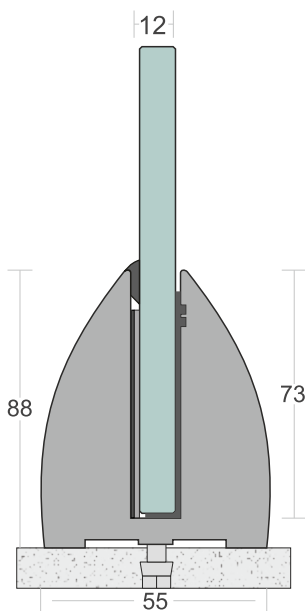

## SD 20

<b>TYPE :</b>	Bracket System
<b>USE :</b>	Indoor & Outdoor
<b>MOUNT :</b>	Top
<b>MATERIAL :</b>	Aluminium Alloy 6063 - T6
<b>GLASS HEIGHT :</b>	970mm (max)
<b>GLASS THICKNESS :</b>	12mm
<b>FINISH :</b>	Anodized   Powder Coat Wood Coat
<b>LENGTH :</b>	60mm/pcs