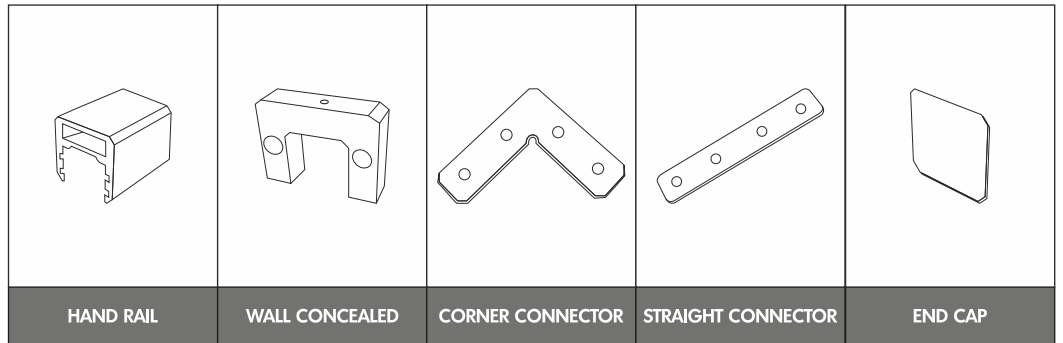

HR-16 (17mm)