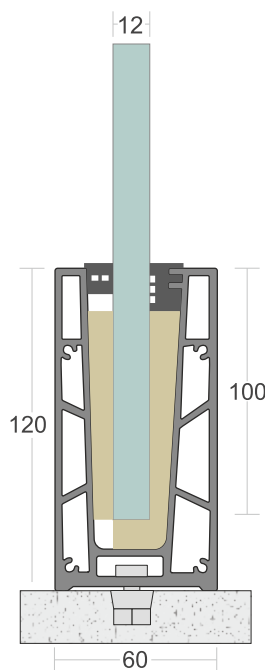

# SD 18

<b>TYPE :</b>	Continuos Profile System
<b>USE :</b>	Indoor & Outdoor
<b>MOUNT :</b>	Top   Concealed
<b>MATERIAL :</b>	Aluminium Alloy 6063 - T6
<b>GLASS HEIGHT :</b>	1100mm (max)
<b>GLASS THICKNESS :</b>	12mm
<b>FINISH :</b>	Anodized   Powder Coat Wood Coat
<b>LENGTH :</b>	12ft