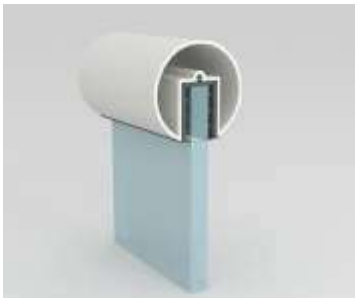

# HANDRAIL & ACCESSORIES

**HR-01 (50X50mm Square Light)**

HAND RAIL	WALL CONCEALED	CORNER CONNECTOR	STRAIGHT CONNECTOR	END CAP

**HR-02 (40X40mm Square)**

HAND RAIL	WALL CONCEALED	CORNER CONNECTOR	STRAIGHT CONNECTOR	END CAP

**HR-03 (25X25mm)**

HAND RAIL	WALL CONCEALED	CORNER CONNECTOR	STRAIGHT CONNECTOR	END CAP

**HR-04 (50mm Round)**

HAND RAIL	WALL CONCEALED	CORNER CONNECTOR	STRAIGHT CONNECTOR	END CAP

# HANDRAIL & ACCESSORIES

**HR-05 (65mm Round)**

				
HAND RAIL	WALL CONCEALED	CORNER CONNECTOR	STRAIGHT CONNECTOR	END CAP

**HR-06 (65X38mm)**

				
HAND RAIL	WALL CONCEALED	CORNER CONNECTOR	STRAIGHT CONNECTOR	END CAP