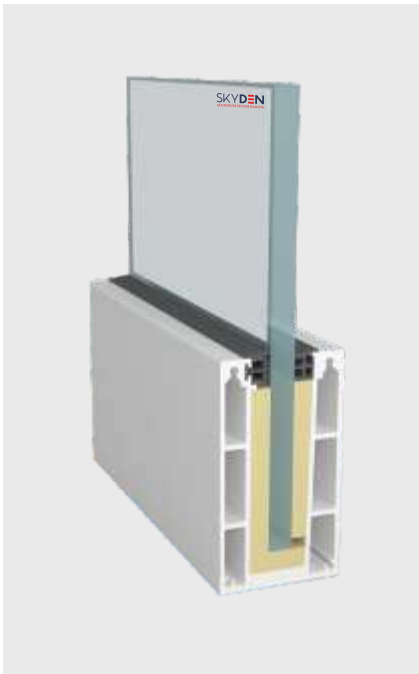

# SD 07

<b>TYPE :</b>	Continuos Profile System
<b>USE :</b>	Indoor & Outdoor
<b>MOUNT :</b>	Top   Concealed
<b>MATERIAL :</b>	Aluminium Alloy 6063 - T6
<b>GLASS HEIGHT :</b>	1100mm (max)
<b>GLASS THICKNESS :</b>	12mm
<b>FINISH :</b>	Anodized   Powder Coat Wood Coat
<b>LENGTH :</b>	12ft   16ft