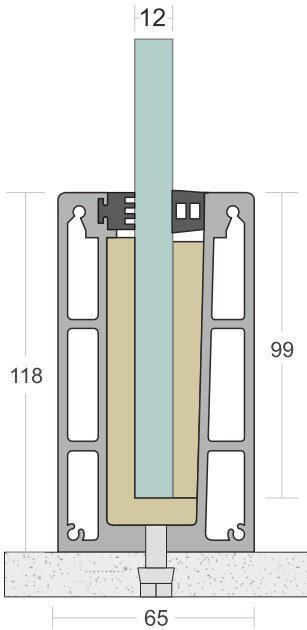

TYPE :	Continuos Profile System
USE :	Indoor & Outdoor
MOUNT :	Top | Concealed
MATERIAL :	Aluminium Alloy 6063 - T6
GLASS HEIGHT :	1100mm (max)
GLASS THICKNESS :	12mm
FINISH :	Anodized | Powder Coat Wood Coat
LENGTH :	12ft | 16ft

EASY INSTALLATION
EASY CLEANING

MAINTENANCE FREE
100% RECYCLABLE

WEATHER PROOF
CORROSION RESISTANCE