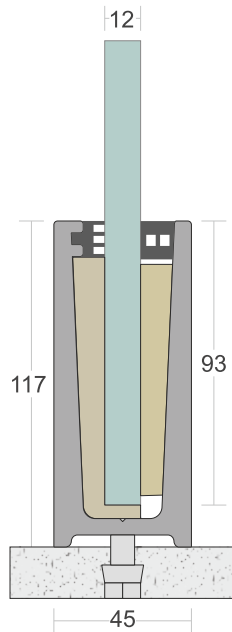

# SD 01

<b>TYPE :</b>	Continuos Profile System
<b>USE :</b>	Indoor & Outdoor
<b>MOUNT :</b>	Top   Concealed
<b>MATERIAL :</b>	Aluminium Alloy 6063 - T6
<b>GLASS HEIGHT :</b>	1100mm (max)
<b>GLASS THICKNESS :</b>	12mm
<b>FINISH :</b>	Anodized   Powder Coat Wood Coat
<b>LENGTH :</b>	12ft.