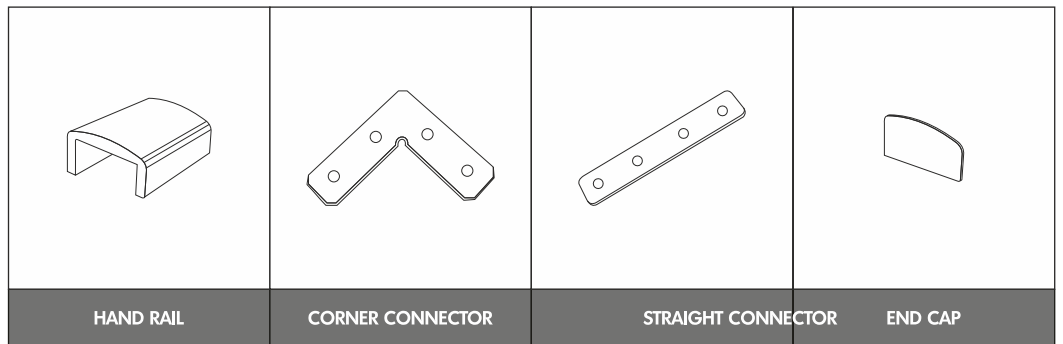

# HANDRAIL & ACCESSORIES

**HR-13 (71x35mm LED Diffuser)**

**HR-14 (21X22mm)**

**HR-15 (19X18mm)**

**HR-16 (17mm)**