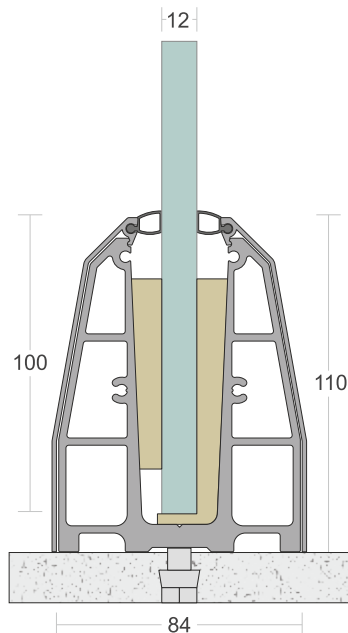

TYPE :	Bracket with Cover System
USE :	Indoor & Outdoor
MOUNT :	Top
MATERIAL :	Aluminium Alloy 6063 - T6
GLASS HEIGHT :	970mm (max)
GLASS THICKNESS :	12mm
FINISH :	Anodized | Powder Coat Wood Coat
LENGTH :	60mm/pcs

EASY INSTALLATION
EASY CLEANING

MAINTENANCE FREE
100% RECYCLABLE

WEATHER PROOF
CORROSION RESISTANCE