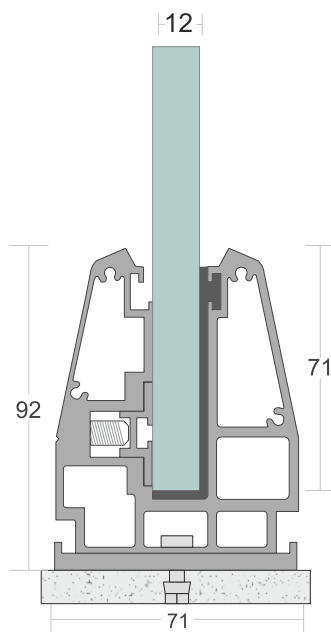

TYPE :	Bracket with Side Cap
USE :	Indoor & Outdoor
MOUNT :	Top
MATERIAL :	Aluminium Alloy 6063 - T6
GLASS HEIGHT :	970mm (max)
GLASS THICKNESS :	12mm
FINISH :	Anodized | Powder Coat Wood Coat
LENGTH :	70mm/pcs

EASY INSTALLATION

EASY CLEANING

MAINTENANCE FREE

100% RECYCLABLE

WEATHER PROOF

CORROSION RESISTANCE