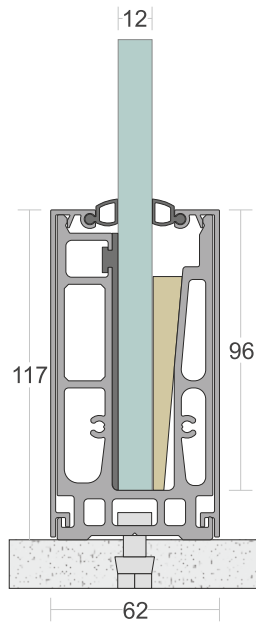

# SD 03

<b>TYPE :</b>	Bracket with Cover System
<b>USE :</b>	Indoor & Outdoor
<b>MOUNT :</b>	Top
<b>MATERIAL :</b>	Aluminium Alloy 6063 - T6
<b>GLASS HEIGHT :</b>	970mm (max)
<b>GLASS THICKNESS :</b>	12mm
<b>FINISH :</b>	Anodized   Powder Coat Wood Coat
<b>LENGTH :</b>	12ft   16ft.

## SD 04

**TYPE :** Bracket with Cover System

**USE :** Indoor & Outdoor

**MOUNT :** Top | Concealed

**MATERIAL :** Aluminium Alloy 6063 - T6

**GLASS HEIGHT :** 970mm (max)

**GLASS THICKNESS :** 12mm

**FINISH :** Anodized | Powder Coat  
Wood Coat