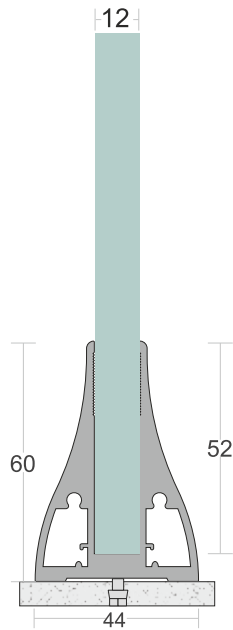

TYPE :	Continuos Profile System
USE :	Indoor & Outdoor
MOUNT :	Top
MATERIAL :	Aluminium Alloy 6063 - T6
GLASS HEIGHT :	970mm (max)
GLASS THICKNESS :	12mm
FINISH :	Anodized | Powder Coat Wood Coat
LENGTH :	12ft | 16ft

- EASY INSTALLATION
- EASY CLEANING

- MAINTENANCE FREE
- 100% RECYCLABLE

- WEATHER PROOF
- CORROSION RESISTANCE