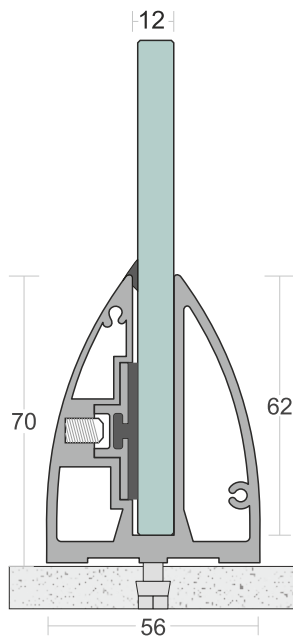

## SD 02B

<b>TYPE :</b>	Bracket with Side Cap System
<b>USE :</b>	Indoor & Outdoor
<b>MOUNT :</b>	Top
<b>MATERIAL :</b>	Aluminium Alloy 6063 - T6
<b>GLASS HEIGHT :</b>	970mm (max)
<b>GLASS THICKNESS :</b>	12mm
<b>FINISH :</b>	Anodized   Powder Coat Wood Coat
<b>LENGTH :</b>	70mm/pcs