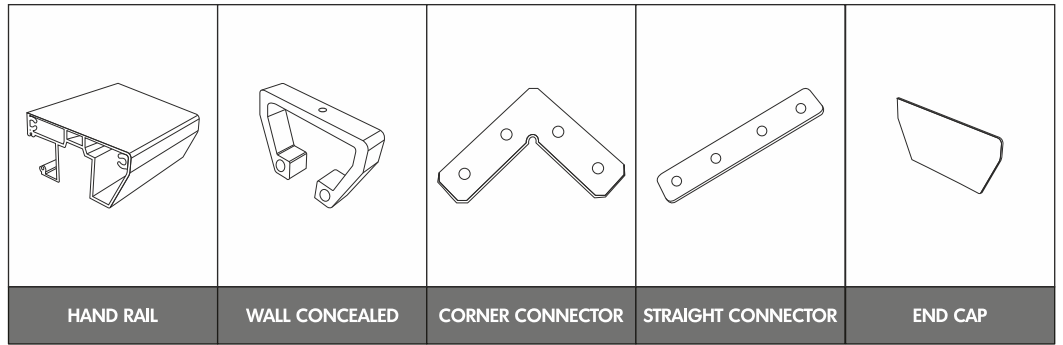

HR-14 (21X22mm)