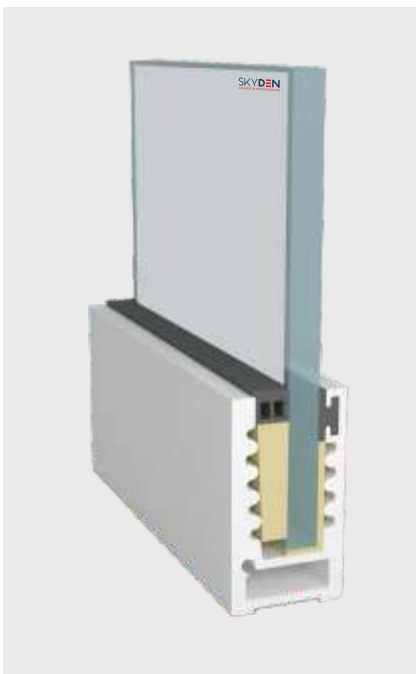

TYPE :	Continuos Profile System
USE :	Indoor & Outdoor
MOUNT :	Top | Concealed
MATERIAL :	Aluminium Alloy 6063 - T6
GLASS HEIGHT :	970mm (max)
GLASS THICKNESS :	12mm
FINISH :	Anodized | Powder Coat Wood Coat
LENGTH :	12ft | 16ft

EASY INSTALLATION

EASY CLEANING

MAINTENANCE FREE

100% RECYCLABLE

WEATHER PROOF

CORROSION RESISTANCE