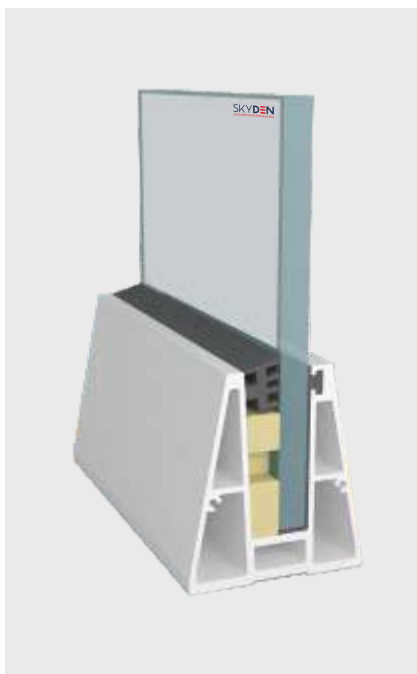

TYPE :	Continuos Profile System
USE :	Indoor & Outdoor
MOUNT :	Top
MATERIAL :	Aluminium Alloy 6063 - T6
GLASS HEIGHT :	970mm (max)
GLASS THICKNESS :	12mm
FINISH :	Anodized | Powder Coat Wood Coat
LENGTH :	12ft | 16ft

EASY INSTALLATION

EASY CLEANING

MAINTENANCE FREE

100% RECYCLABLE

WEATHER PROOF

CORROSION RESISTANCE