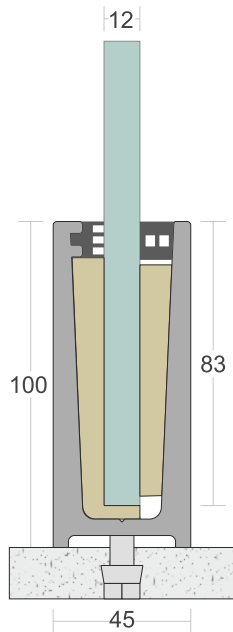

TYPE :	Continuos Profile System
USE :	Indoor & Outdoor
MOUNT :	Top | Concealed
MATERIAL :	Aluminium Alloy 6063 - T6
GLASS HEIGHT :	970mm (max)
GLASS THICKNESS :	12mm
FINISH :	Anodized | Powder Coat Wood Coat
LENGTH :	12ft | 16ft

EASY INSTALLATION

EASY CLEANING

MAINTENANCE FREE

100% RECYCLABLE

WEATHER PROOF

CORROSION RESISTANCE