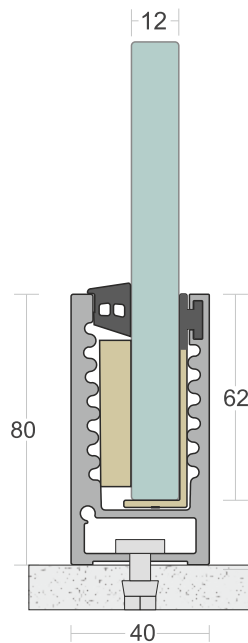

TYPE :	Continuos Profile System
USE :	Indoor & Outdoor
MOUNT :	Top | Concealed
MATERIAL :	Aluminium Alloy 6063 - T6
GLASS HEIGHT :	970mm (max)
GLASS THICKNESS :	12mm
FINISH :	Anodized | Powder Coat Wood Coat
LENGTH :	12ft | 16ft

EASY INSTALLATION

EASY CLEANING

MAINTENANCE FREE

100% RECYCLABLE

WEATHER PROOF

CORROSION RESISTANCE