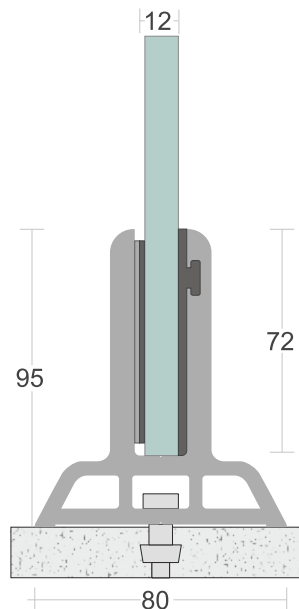

## SD 20

<b>TYPE :</b>	Bracket System
<b>USE :</b>	Indoor & Outdoor
<b>MOUNT :</b>	Top
<b>MATERIAL :</b>	Aluminium Alloy 6063 - T6
<b>GLASS HEIGHT :</b>	970mm (max)
<b>GLASS THICKNESS :</b>	12mm
<b>FINISH :</b>	Anodized   Powder Coat Wood Coat
<b>LENGTH :</b>	60mm/pcs

EASY INSTALLATION

EASY CLEANING

MAINTENANCE FREE

100% RECYCLABLE

WEATHER PROOF

CORROSION RESISTANCE

**SD 21**

<b>TYPE :</b>	Bracket System
<b>USE :</b>	Indoor & Outdoor
<b>MOUNT :</b>	Top
<b>MATERIAL :</b>	Aluminium Alloy 6063 - T6
<b>GLASS HEIGHT :</b>	970mm (max)
<b>GLASS THICKNESS :</b>	12mm
<b>FINISH :</b>	Anodized   Powder Coat Wood Coat
<b>LENGTH :</b>	70mm/pcs