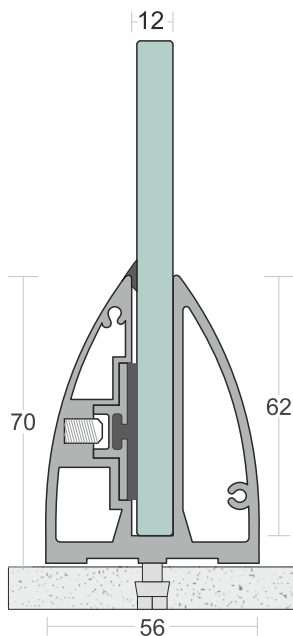

TYPE :	Continuos Profile System
USE :	Indoor & Outdoor
MOUNT :	Top
MATERIAL :	Aluminium Alloy 6063 - T6
GLASS HEIGHT :	970mm (max)
GLASS THICKNESS :	12mm
FINISH :	Anodized | Powder Coat Wood Coat
LENGTH :	12ft | 16ft.

EASY INSTALLATION

EASY CLEANING

MAINTENANCE FREE

100% RECYCLABLE

WEATHER PROOF

CORROSION RESISTANCE