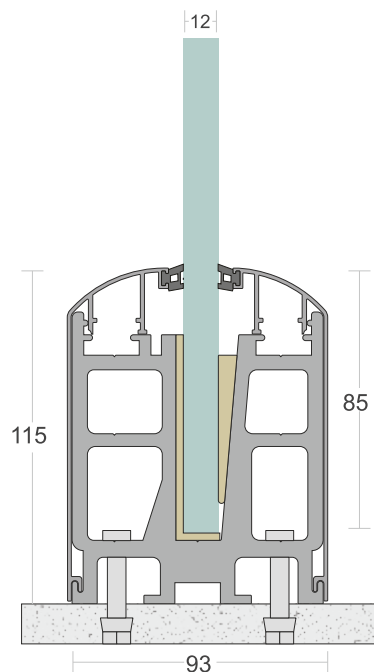

TYPE : Bracket with Cover System

USE : Indoor & Outdoor

MOUNT : Top

MATERIAL : Aluminium Alloy 6063 - T6

GLASS HEIGHT : 970 (max)

GLASS THICKNESS : 12mm

FINISH : Anodized | Powder Coat
Wood Coat

LENGTH : 12ft | 16ft

EASY INSTALLATION

EASY CLEANING

MAINTENANCE FREE

100% RECYCLABLE

WEATHER PROOF

CORROSION RESISTANCE