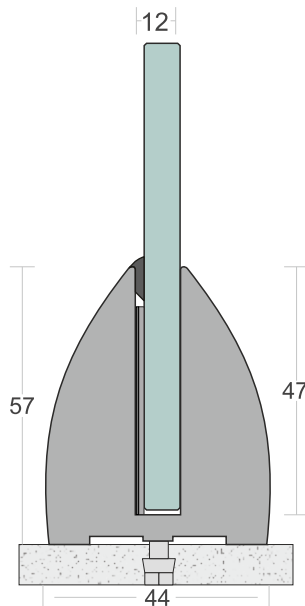

## SD 19

**TYPE :** Bracket System

**USE :** Indoor & Outdoor

**MOUNT :** Top

**MATERIAL :** Aluminium Alloy 6063 - T6

**GLASS HEIGHT :** 970mm (max)

**GLASS THICKNESS :** 12mm

**FINISH :** Anodized | Powder Coat  
Wood Coat