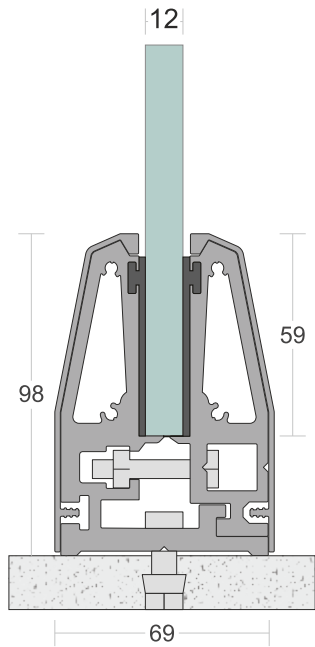

## SD 02B

<b>TYPE :</b>	Bracket with Side Cap System
<b>USE :</b>	Indoor & Outdoor
<b>MOUNT :</b>	Top
<b>MATERIAL :</b>	Aluminium Alloy 6063 - T6
<b>GLASS HEIGHT :</b>	970mm (max)
<b>GLASS THICKNESS :</b>	12mm
<b>FINISH :</b>	Anodized   Powder Coat Wood Coat
<b>LENGTH :</b>	70mm/pcs

# SD 03

<b>TYPE :</b>	Bracket with Cover System
<b>USE :</b>	Indoor & Outdoor
<b>MOUNT :</b>	Top
<b>MATERIAL :</b>	Aluminium Alloy 6063 - T6
<b>GLASS HEIGHT :</b>	970mm (max)
<b>GLASS THICKNESS :</b>	12mm
<b>FINISH :</b>	Anodized   Powder Coat Wood Coat
<b>LENGTH :</b>	12ft   16ft.