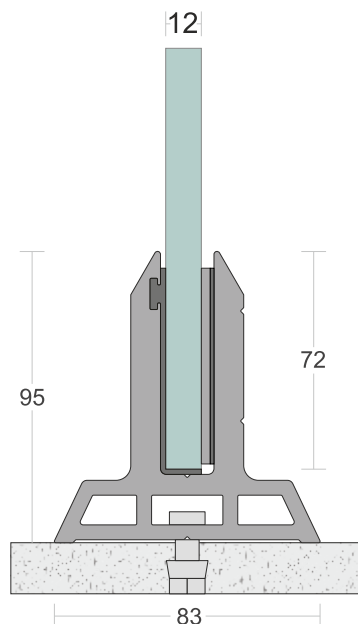

## SD 04

**TYPE :** Bracket with Cover System

**USE :** Indoor & Outdoor

**MOUNT :** Top | Concealed

**MATERIAL :** Aluminium Alloy 6063 - T6

**GLASS HEIGHT :** 970mm (max)

**GLASS THICKNESS :** 12mm

**FINISH :** Anodized | Powder Coat  
Wood Coat

**LENGTH :** 12ft | 16ft

EASY INSTALLATION

EASY CLEANING

MAINTENANCE FREE

100% RECYCLABLE

WEATHER PROOF

CORROSION RESISTANCE

**SD 05**

<b>TYPE :</b>	Bracket System
<b>USE :</b>	Indoor & Outdoor
<b>MOUNT :</b>	Top
<b>MATERIAL :</b>	Aluminium Alloy 6063 - T6
<b>GLASS HEIGHT :</b>	970mm (max)
<b>GLASS THICKNESS :</b>	12mm
<b>FINISH :</b>	Anodized   Powder Coat Wood Coat
<b>LENGTH :</b>	70mm/pcs