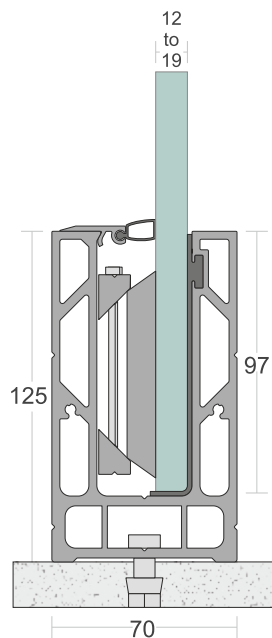

TYPE :	Bracket with Side Cap System
USE :	Indoor & Outdoor
MOUNT :	Top
MATERIAL :	Aluminium Alloy 6063 - T6
GLASS HEIGHT :	1100mm (max)
GLASS THICKNESS :	12mm | 19mm
FINISH :	Anodized | Powder Coat Wood Coat
LENGTH :	70mm/pcs

EASY INSTALLATION

EASY CLEANING

MAINTENANCE FREE

100% RECYCLABLE

WEATHER PROOF

CORROSION RESISTANCE