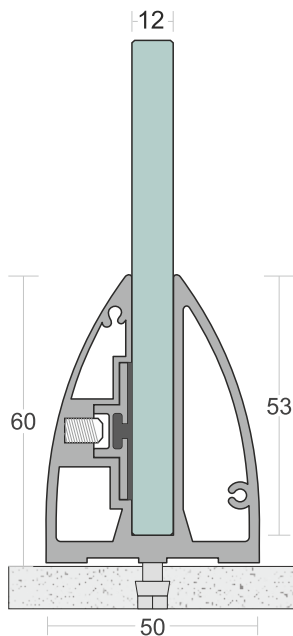

TYPE :	Continuos Profile System
USE :	Indoor & Outdoor
MOUNT :	Top
MATERIAL :	Aluminium Alloy 6063 - T6
GLASS HEIGHT :	970mm (max)
GLASS THICKNESS :	12mm
FINISH :	Anodized | Powder Coat Wood Coat
LENGTH :	12ft | 16ft

EASY INSTALLATION

EASY CLEANING

MAINTENANCE FREE

100% RECYCLABLE

WEATHER PROOF

CORROSION RESISTANCE