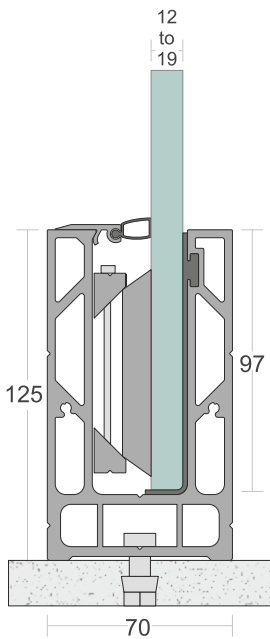

TYPE :	Continuos Profile System
USE :	Indoor & Outdoor
MOUNT :	Top | Side | Concealed
MATERIAL :	Aluminium Alloy 6063 - T6
GLASS HEIGHT :	1100mm (max)
GLASS THICKNESS :	12mm to 19mm
FINISH :	Anodized | Powder Coat Wood Coat
LENGTH :	12ft

EASY INSTALLATION
EASY CLEANING

MAINTENANCE FREE
100% RECYCLABLE

WEATHER PROOF
CORROSION RESISTANCE