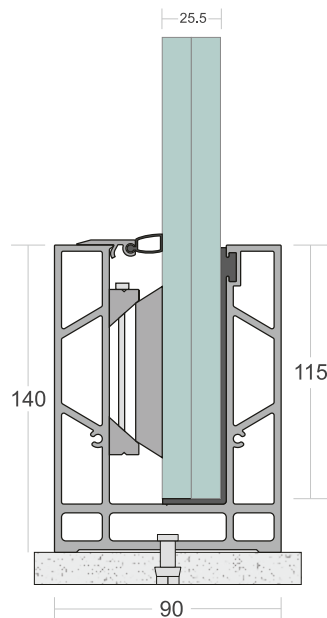

TYPE :	Continuos Profile System
USE :	Indoor & Outdoor
MOUNT :	Top | Concealed
MATERIAL :	Aluminium Alloy 6063 - T6
GLASS HEIGHT :	1100mm (max)
GLASS THICKNESS :	25.5mm
FINISH :	Anodized | Powder Coat Wood Coat
LENGTH :	12ft

EASY INSTALLATION
EASY CLEANING

MAINTENANCE FREE
100% RECYCLABLE

WEATHER PROOF
CORROSION RESISTANCE