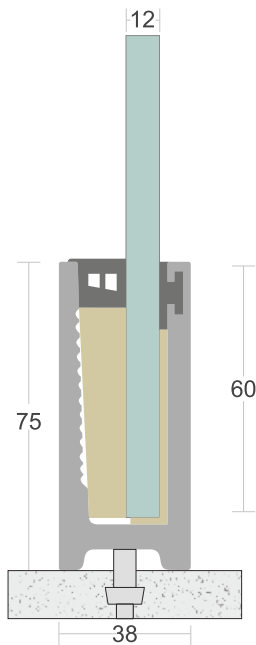

## SD 22

<b>TYPE :</b>	Continuous Profile System
<b>USE :</b>	Indoor & Outdoor
<b>MOUNT :</b>	Top   Concealed
<b>MATERIAL :</b>	Aluminium Alloy 6063 - T6
<b>GLASS HEIGHT :</b>	970mm (max)
<b>GLASS THICKNESS :</b>	12mm
<b>FINISH :</b>	Anodized   Powder Coat Wood Coat
<b>LENGTH :</b>	12ft   16ft