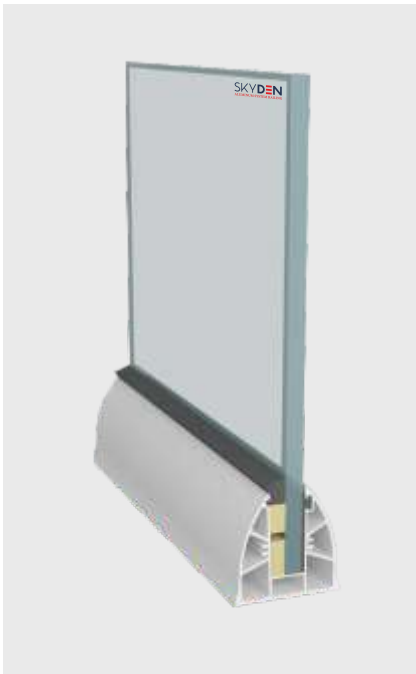

# SD 10

<b>TYPE :</b>	Continuos Profile System
<b>USE :</b>	Indoor & Outdoor
<b>MOUNT :</b>	Top
<b>MATERIAL :</b>	Aluminium Alloy 6063 - T6
<b>GLASS HEIGHT :</b>	970 (max)
<b>GLASS THICKNESS :</b>	12mm
<b>FINISH :</b>	Anodized   Powder Coat Wood Coat
<b>LENGTH :</b>	12ft   16ft