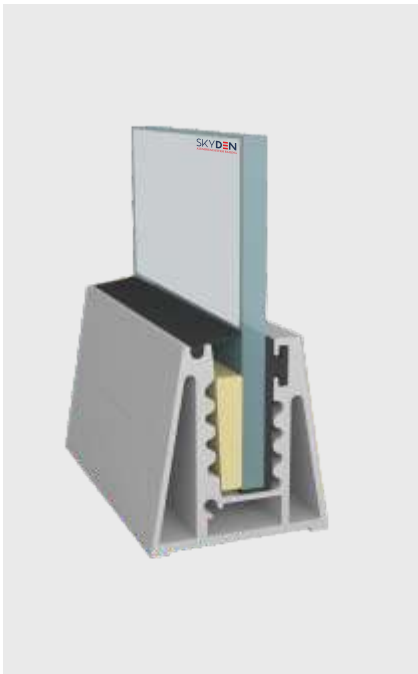

TYPE :	Continuos Profile System
USE :	Indoor & Outdoor
MOUNT :	Top
MATERIAL :	Aluminium Alloy 6063 - T6
GLASS HEIGHT :	970mm (max)
GLASS THICKNESS :	12mm
FINISH :	Anodized | Powder Coat Wood Coat
LENGTH :	12ft | 16ft

EASY INSTALLATION
EASY CLEANING

MAINTENANCE FREE
100% RECYCLABLE

WEATHER PROOF
CORROSION RESISTANCE